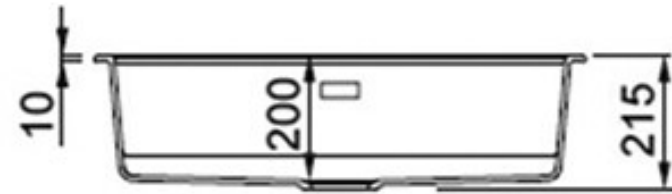

PRATO IGNEOUS GRANITE SINK

PRA790CH/

Technical Drawing