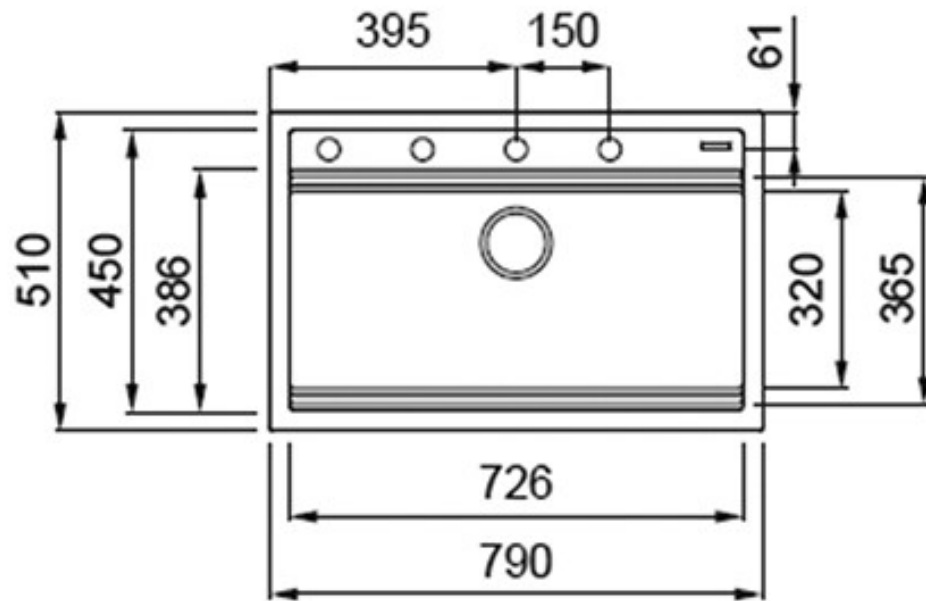

PRATO IGNEOUS GRANITE SINK

PRA790CH/

Technical Drawing