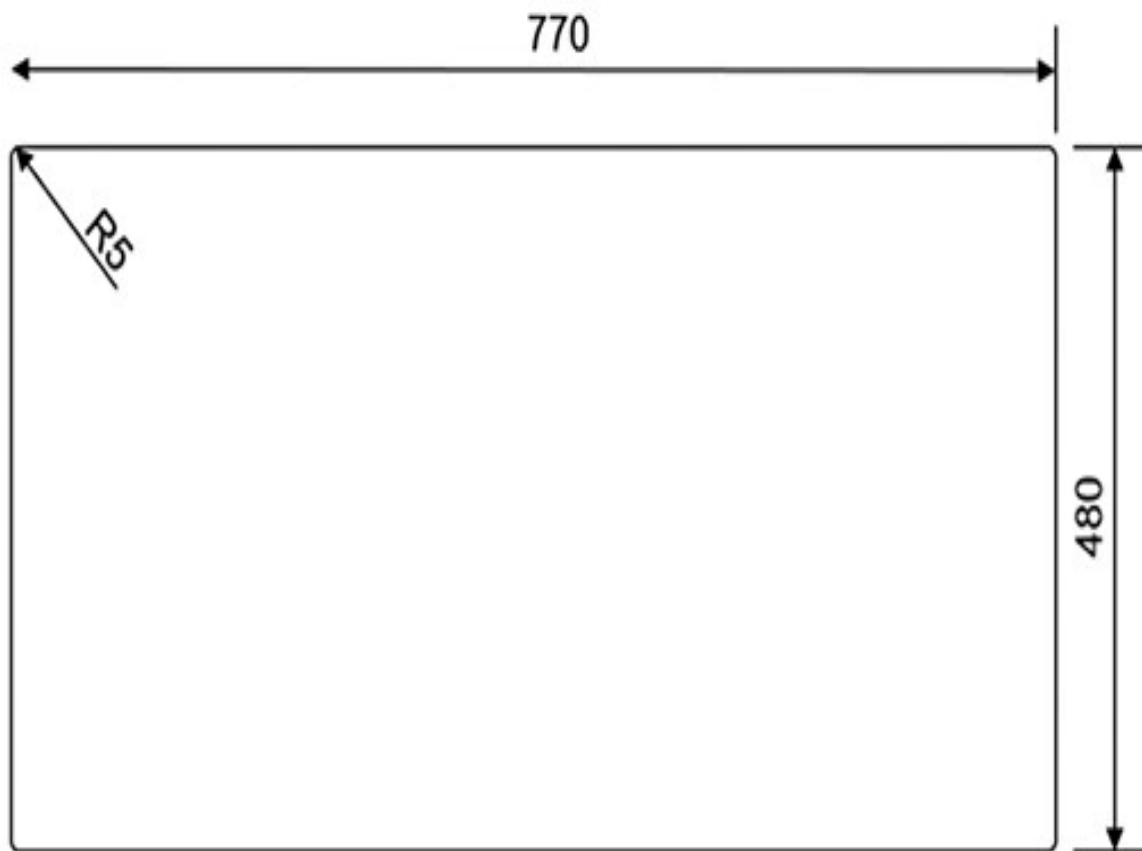

RANGEMASTER

SINKS & TAPS

Material	Igneous Granite
Material Gauge	-
Material Finish Bowl	-
Material Finish Drainer	-
Drainer Position	
Overall Length (mm)	790
Overall Width (mm)	510
Main Bowl Length (mm)	726
Main Bowl Width (mm)	386
Main Bowl Depth (mm)	200
Second Bowl Length (mm)	-
Second Bowl Width (mm)	-
Second Bowl Depth (mm)	-
Tap hole Size (mm)	1 x 35
Waste Size (mm)	1 x 90
Waste Kit	Included with sink (2 x 90mm BSW & overflow kit)
Min. Base Unit (mm)	800
Cutout Size Length (mm)	770
Cutout Size Width (mm)	480
Warranty Sinks (years)	10
Product Code	PRA790CH/
Barcode	5015834056487

PRATO IGNEOUS GRANITE SINK

PRA790CH/

Cut Out Template

Dimensions in mm. Not to scale.

AGA Rangemaster continuously seeks improvements in specification, design and production of products and thus, alterations take place periodically. Whilst every effort is made to produce up-to date resources, the information included here is intended as a guide. Always refer to the product's installation instructions when fitting, installation work should be completed a professional tradesman.